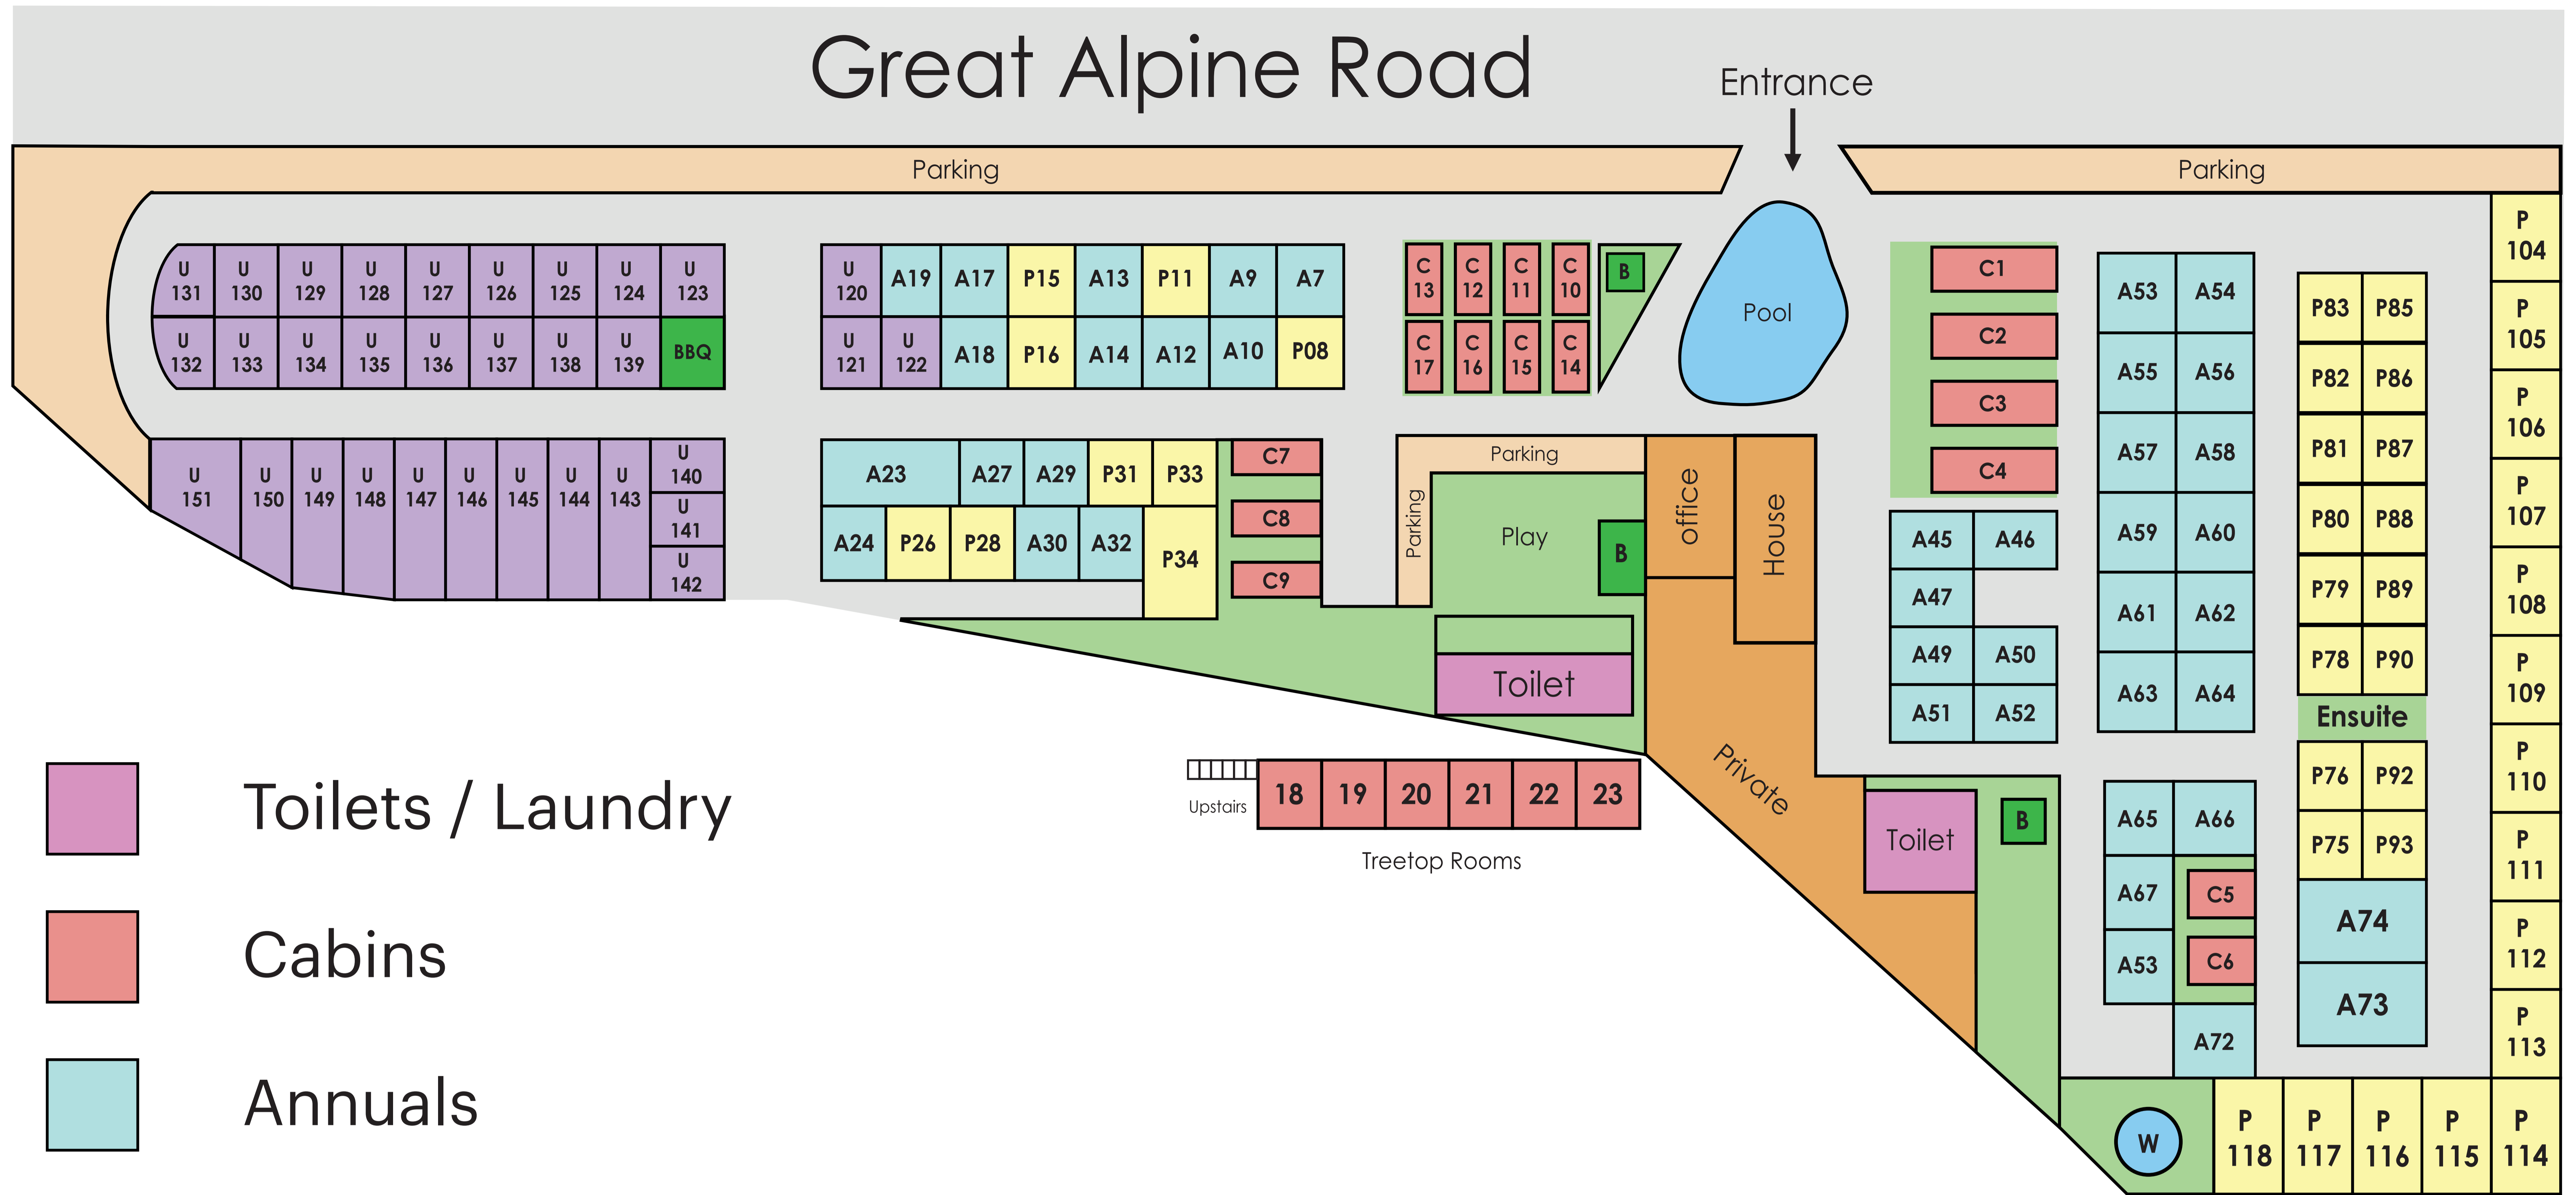

# Great Alpine Road

-  Toilets / Laundry
-  Cabins
-  Annuals
-  Unpowered
-  Powered
-  Office / Private
-  Parking
-  Roads
-  BBQ / Kitchen

Bright Accommodation Park  
 438 Great Alpine Road  
 Bright VIC 3741  
 Ph 0419 571 685